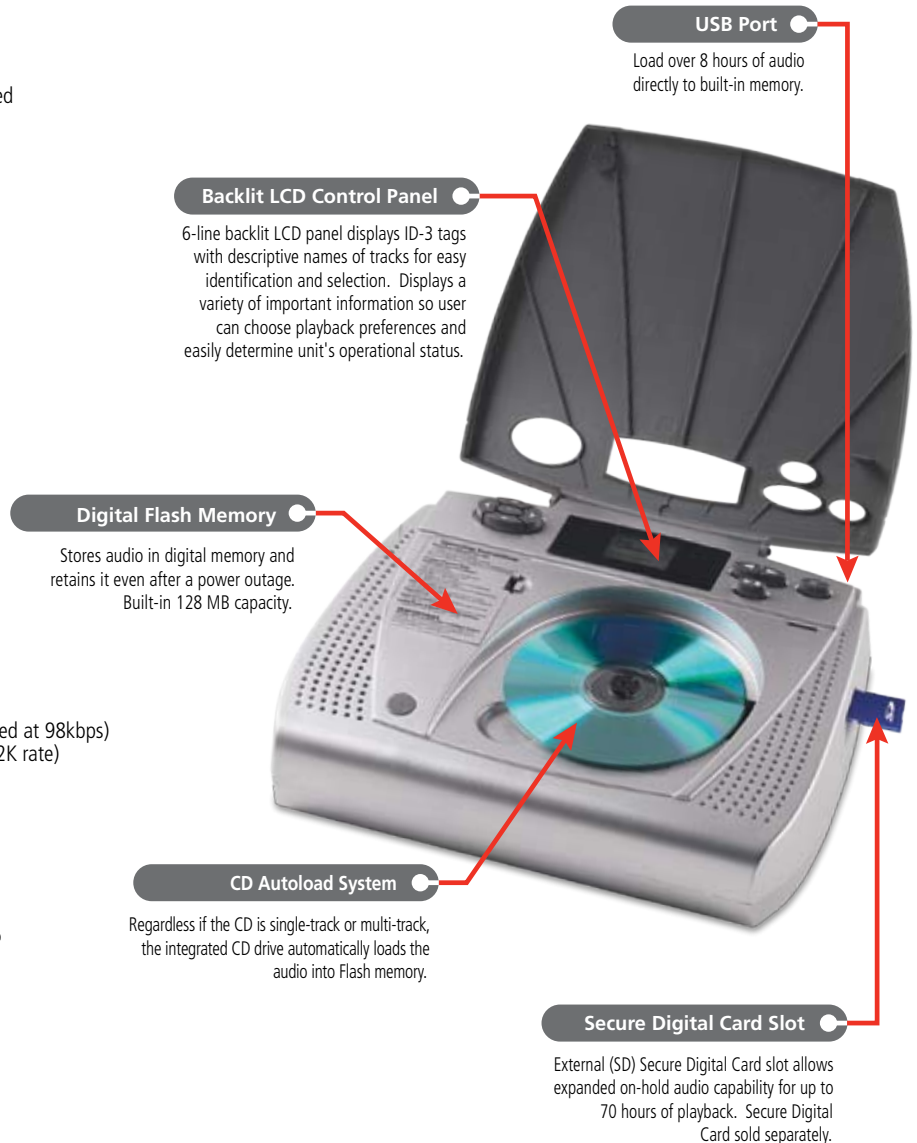

OEM 7000 platinum series

For Use With PBX & Key Phone Systems

Specifications

Controls

Play/Stop
Select (up/down)
Menu
Volume (up/down)
Repeat Mode (one/all/shuffle)

Display

Playback Mode (play/stop)
Repeat Mode (one/all/shuffle)
Volume Setting
Internal Memory (on-board)
External Memory (SD Card)
ID3 Tag (track name 1 artist)
Running time of track and total track length
Track number playing and total number of tracks stored

Jacks

USB (1.1)
Audio Out (RCA)
SD Card
DC Power (12V)

Input

Integrated CD drive
USB
SD memory card slot

Output Power

8Ω - 4 volts peak-to-peak
600Ω - 8 volts peak-to-peak

Power

12VDC @ 1000MA
Source 110VAC, 60Hz UL/CSA power pack

Switches

Output impedance (8/600Ω)
Speaker (on/off)

Memory Capacity

Internal - 128 MB
External - Up to 1 GB (SD card)

Playback Capacity

Audio CD - 80 minutes
Internal memory - up to 128 MB (173 minutes sampled at 98kbps)
SD Card - up to 1 GB (4000 minutes at 32 kbps @ 32K rate)

Formats Supported

Via Integrated CD Drive:
• Audio CD
Via USB or SD Card:
• MP3
• WMA

Internal Conversion Sampling Rate

32kbps @ 32K

Physical

Size: 11 x 9" x 4.5" (LWD)
Weight: 4.5 lbs.

Includes

Digital Player/Recorder
USB Cable
Audio Connector Cable
AC Power Adapter

the ULTIMATE in On-Hold Audio!

.MP3
audio